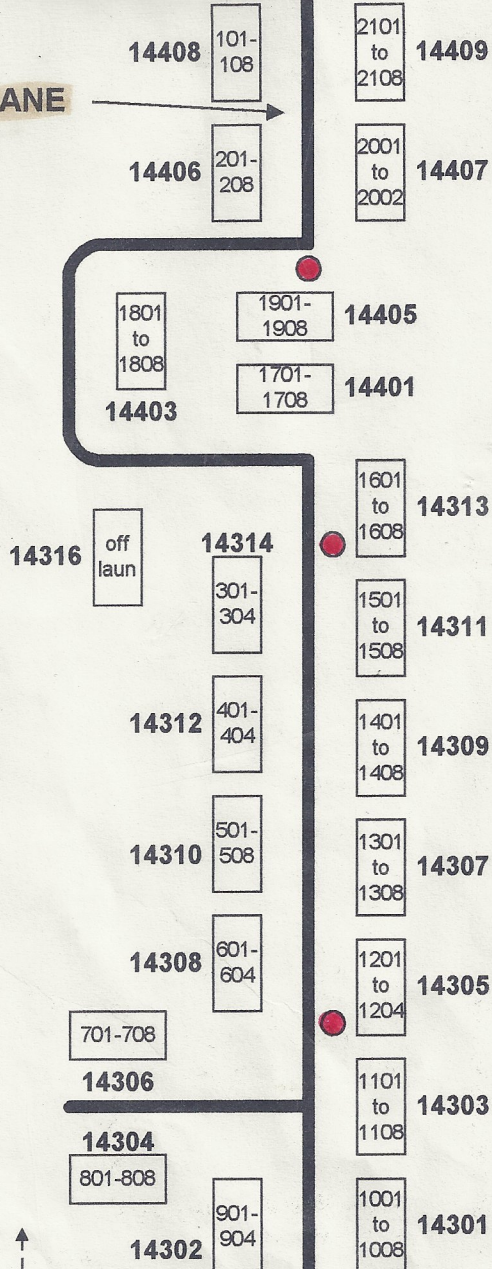

COUNTRY OAKS APTS

14316 DAKE LANE
BOX 906

SKIPPER RD

DAKE LANE

LOCKED GATE

15TH ST N

143RD AVE E